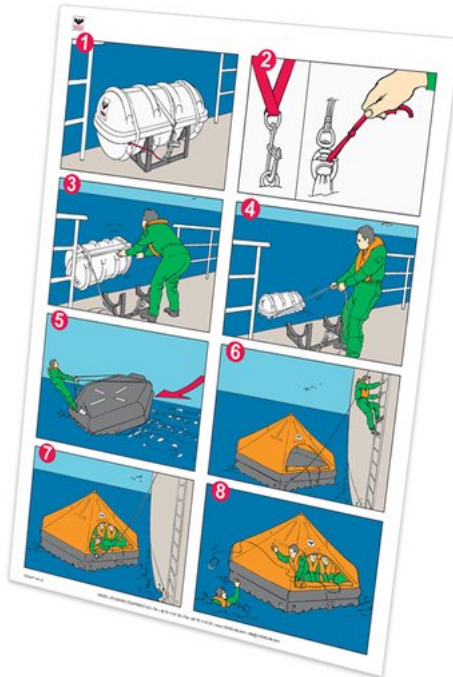

## Launching instruction for 4-25DK+, 16DKSN & 25DKS in cradle

---

Material no.: 1022447

Launching instruction for 4DK+, 6DK+, 8DK+, 10DK+, 12DK+, 16DK+, 20DK+ and 25DK+ in round container (SOLAS A and B), 16DKSN in round container (SOLAS A) and 25DKS in round container (SOLAS B) in cradle.